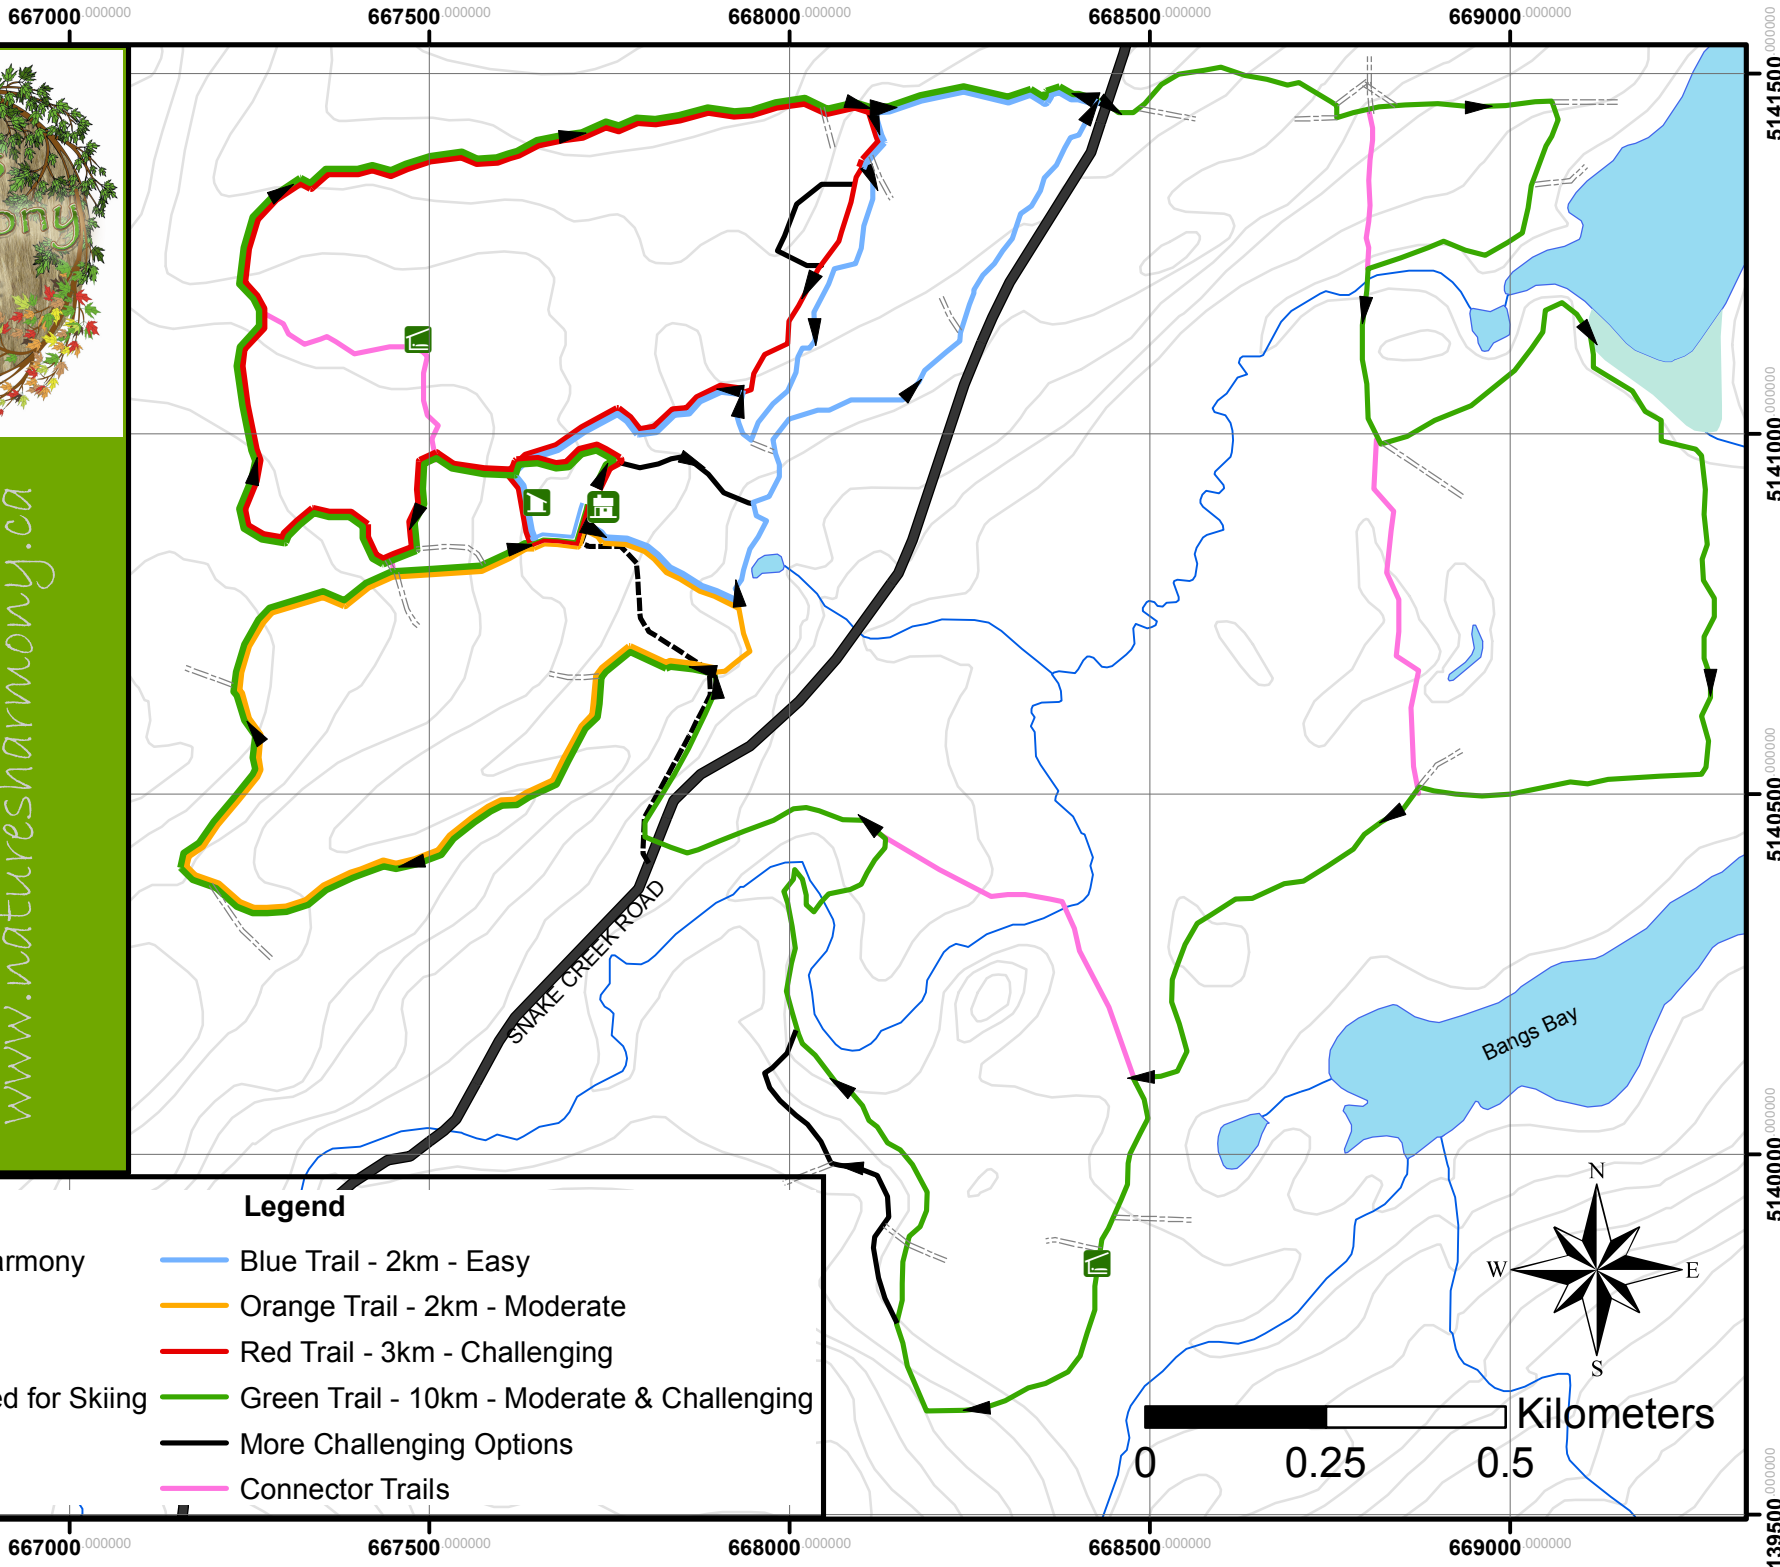

Nature's Harmony  
XC Ski Trails  
[www.naturesharmony.ca](http://www.naturesharmony.ca)

**Legend**

- |   |   |
|---|---|
|  Nature's Harmony         |  Blue Trail - 2km - Easy                     |
|  Cabin                    |  Orange Trail - 2km - Moderate               |
|  Sauna                    |  Red Trail - 3km - Challenging               |
|  Trails Closed for Skiing |  Green Trail - 10km - Moderate & Challenging |
|  Driveway                 |  More Challenging Options                    |
|   |  Connector Trails                            |